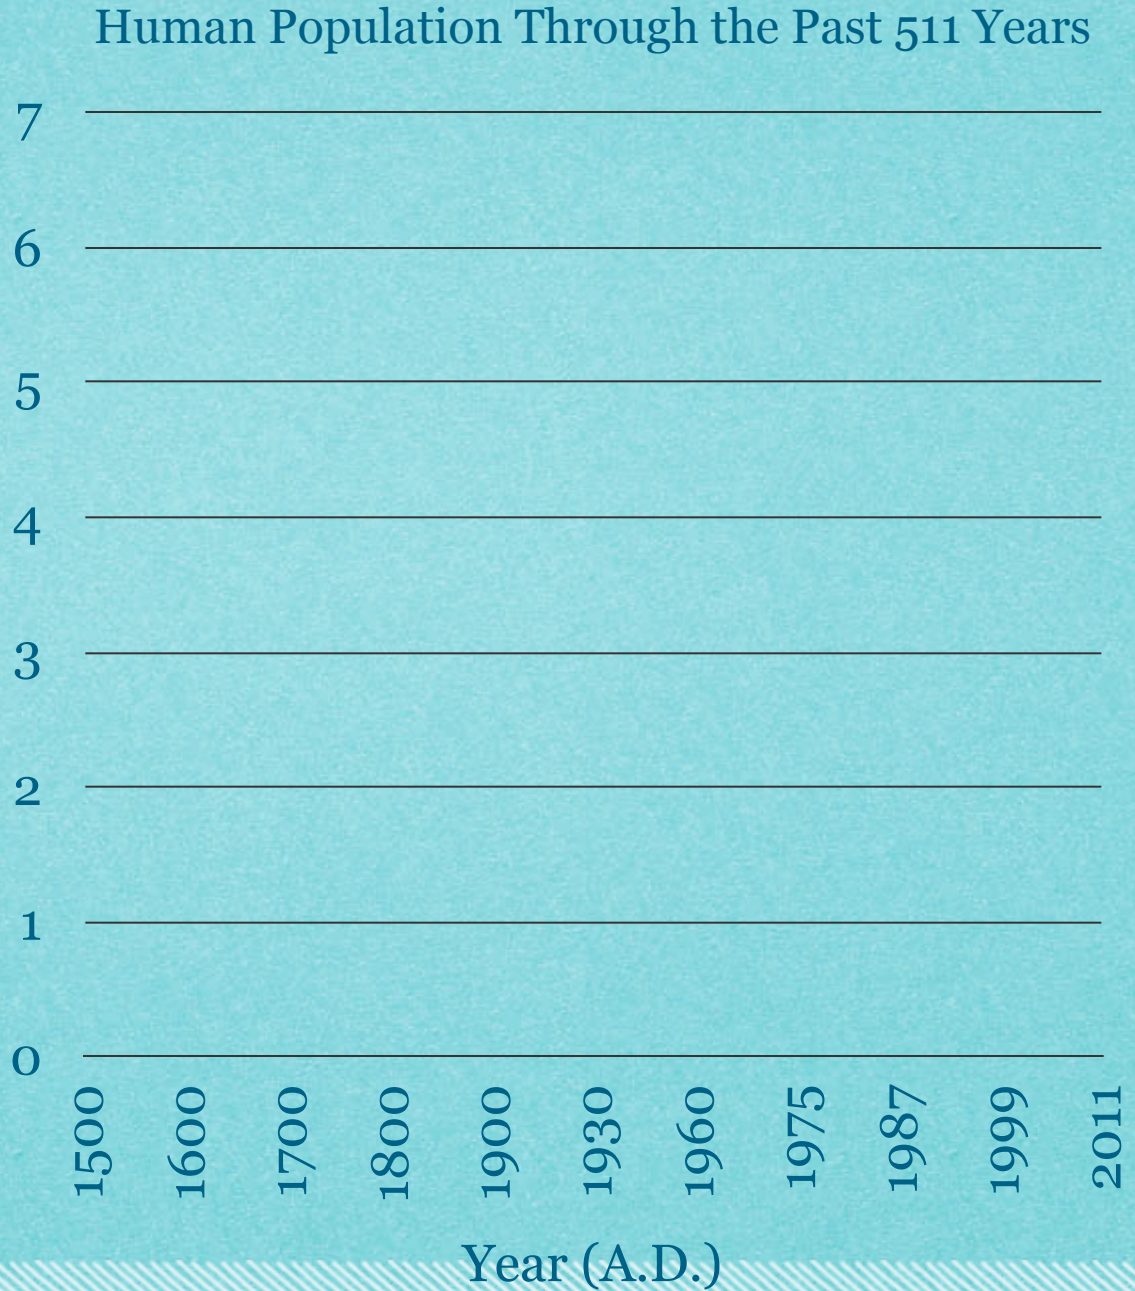

Using the data chart, draw a line graph to illustrate the history of population over this 511 year period & answer the question below..

Year	Population
1500	500,000,000
1600	545,000,000
1700	610,000,000
1800	1,000,000,000
1900	1,600,000,000
1930	2,000,000,000
1960	3,000,000,000
1975	4,000,000,000
1987	5,000,000,000
1999	6,000,000,000
2011	7,000,000,000

Human Population (Billions)

What do you observe about how our population changed over time?

Blank lined area for writing observations.